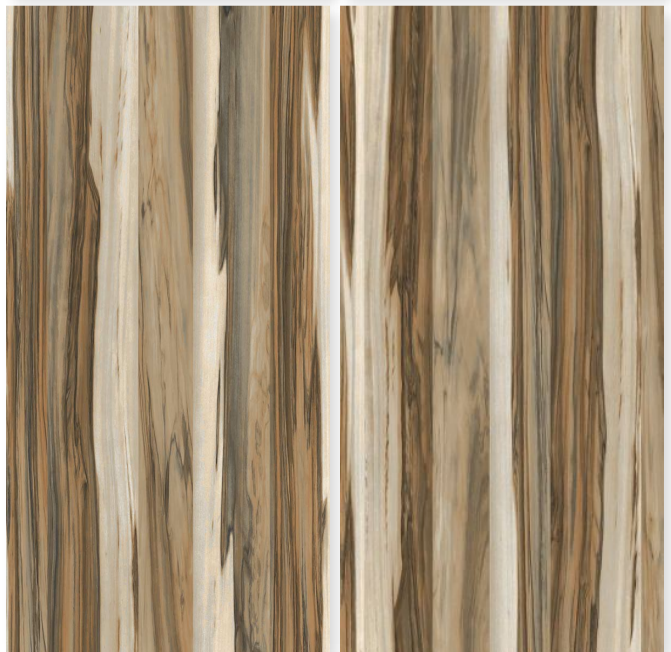

MATT SERIES

TABAC BLOND

Size
600 X 1200 MM

Thickness
8.5 MM

Finish
Wood

Random
3