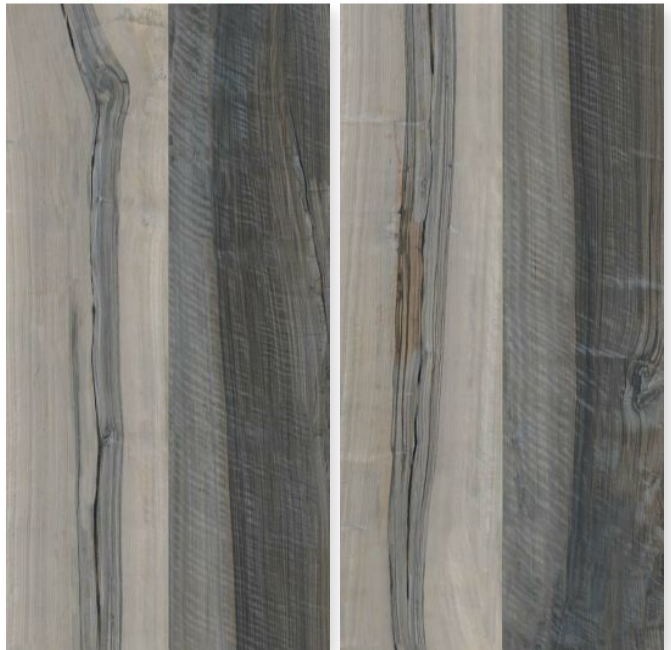

COLOGNE BROWN

Size
600 X 1200 MM

Thickness
8.5 MM

Finish
Wood

Random
4

MATT SERIES

EROLFA GREY

Size
600 X 1200 MM