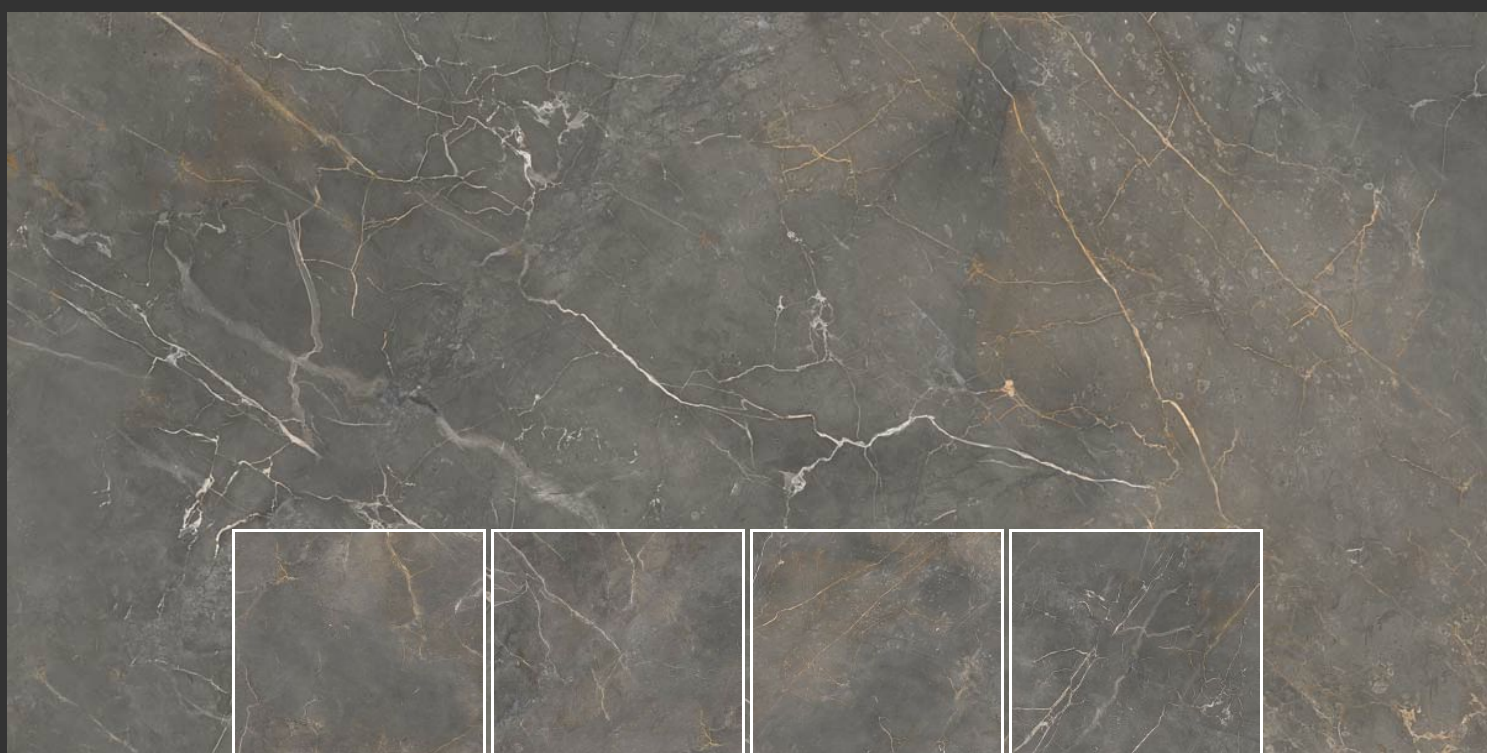

IVOLT GRAPHITE

Size :
600 X 1200 MM

Finish :
Carving